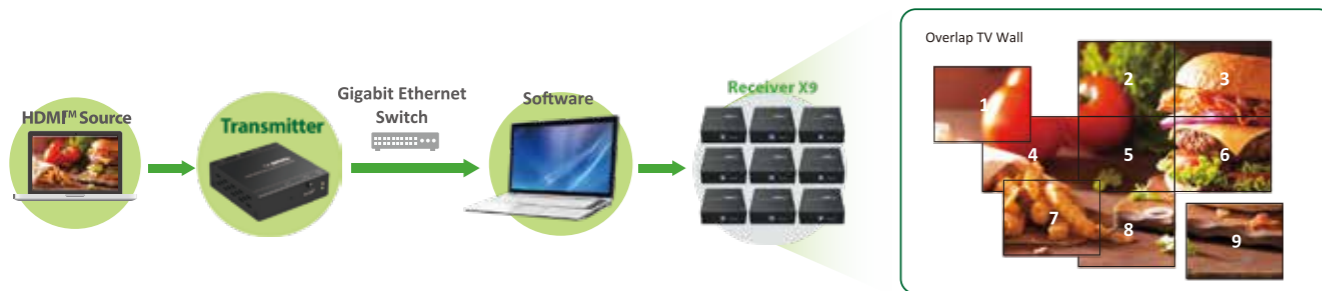

HDMI Video Wall Over IP Extender

Simple Point-to-Point, Point-to-Multiple or Multiple-to-Multiple

IPE605-TX / RX

- 10 TX - RX pairing by the DIP rotary switch
- Each pairing can be broadcasted to up to 250 locations (TVs/ Projectors)
- Supports HDMI 1.3 with audio output
- Supports 1080p & 720p HDTV
- VESA mounting bracket supported

Plug & Play, easy matrix setup 16 video displays using the DIP rotary switch

Free to overlap Advanced software for artistic deployments

Multi to Multi Matrix setup 1x2, 2x2 & 3x3 screen arrays & different display modes