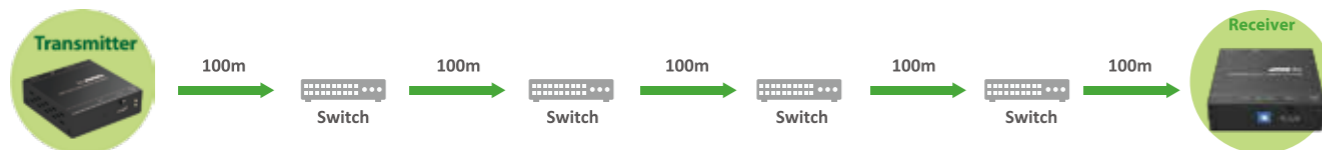

HDMI Video Wall Over IP Extender

Simple Point-to-Point, Point-to-Multiple or Multiple-to-Multiple

IPE605-TX / RX

- 10 TX - RX pairing by the DIP rotary switch
- Each pairing can be broadcasted to up to 250 locations (TVs/ Projectors)
- Supports HDMI 1.3 with audio output
- Supports 1080p & 720p HDTV
- VESA mounting bracket supported

Plug & Play, easy matrix setup 16 video displays using the DIP rotary switch

Free to overlap Advanced software for artistic deployments

Multi to Multi Matrix setup 1x2, 2x2 & 3x3 screen arrays & different display modes

Max up to 500m Extend high definition video signal over LAN (100M/1 Gbps)

HDMI Video Wall over IP Extender

The Most Powerful and Affordable Video Extender/Video Wall Solution

Multiple Sources to Multiple Receivers