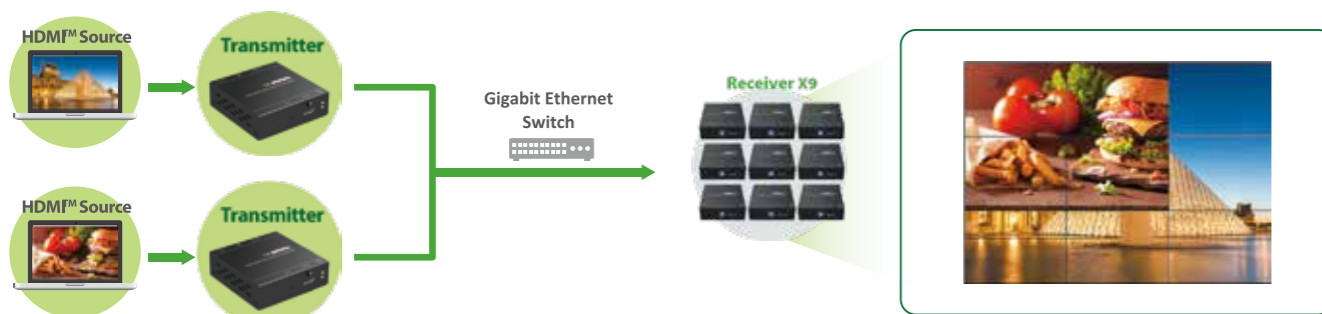

HDMI Video Wall Over IP Extender

Simple Point-to-Point, Point-to-Multiple or Multiple-to-Multiple

IPE605-TX / RX

- 10 TX - RX pairing by the DIP rotary switch
- Each pairing can be broadcasted to up to 250 locations (TVs/ Projectors)
- Supports HDMI 1.3 with audio output
- Supports 1080p & 720p HDTV
- VESA mounting bracket supported

Plug & Play, easy matrix setup 16 video displays using the DIP rotary switch

Free to overlap Advanced software for artistic deployments

Multi to Multi Matrix setup 1x2, 2x2 & 3x3 screen arrays & different display modes

Max up to 500m Extend high definition video signal over LAN (100M/1 Gbps)

HDMI Video Wall over IP Extender

The Most Powerful and Affordable Video Extender/Video Wall Solution

Multiple Sources to Multiple Receivers