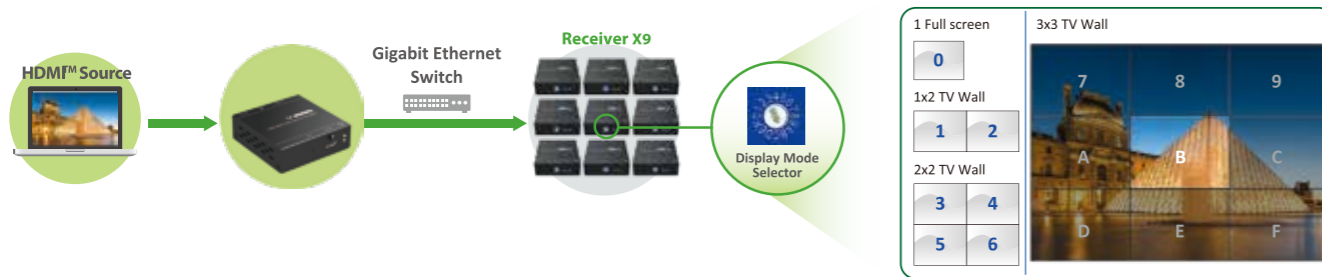

HDMI Video Wall Over IP Extender

Simple Point-to-Point, Point-to-Multiple or Multiple-to-Multiple

IPE605-TX / RX

- 10 TX - RX pairing by the DIP rotary switch
- Each pairing can be broadcasted to up to 250 locations (TVs/ Projectors)
- Supports HDMI 1.3 with audio output
- Supports 1080p & 720p HDTV
- VESA mounting bracket supported

Plug & Play, easy matrix setup 16 video displays using the DIP rotary switch

Free to overlap Advanced software for artistic deployments

Multi to Multi Matrix setup 1x2, 2x2 & 3x3 screen arrays & different display modes

Max up to 500m Extend high definition video signal over LAN (100M/1 Gbps)

HDMI Video Wall over IP Extender

The Most Powerful and Affordable Video Extender/Video Wall Solution

Multiple Sources to Multiple Receivers